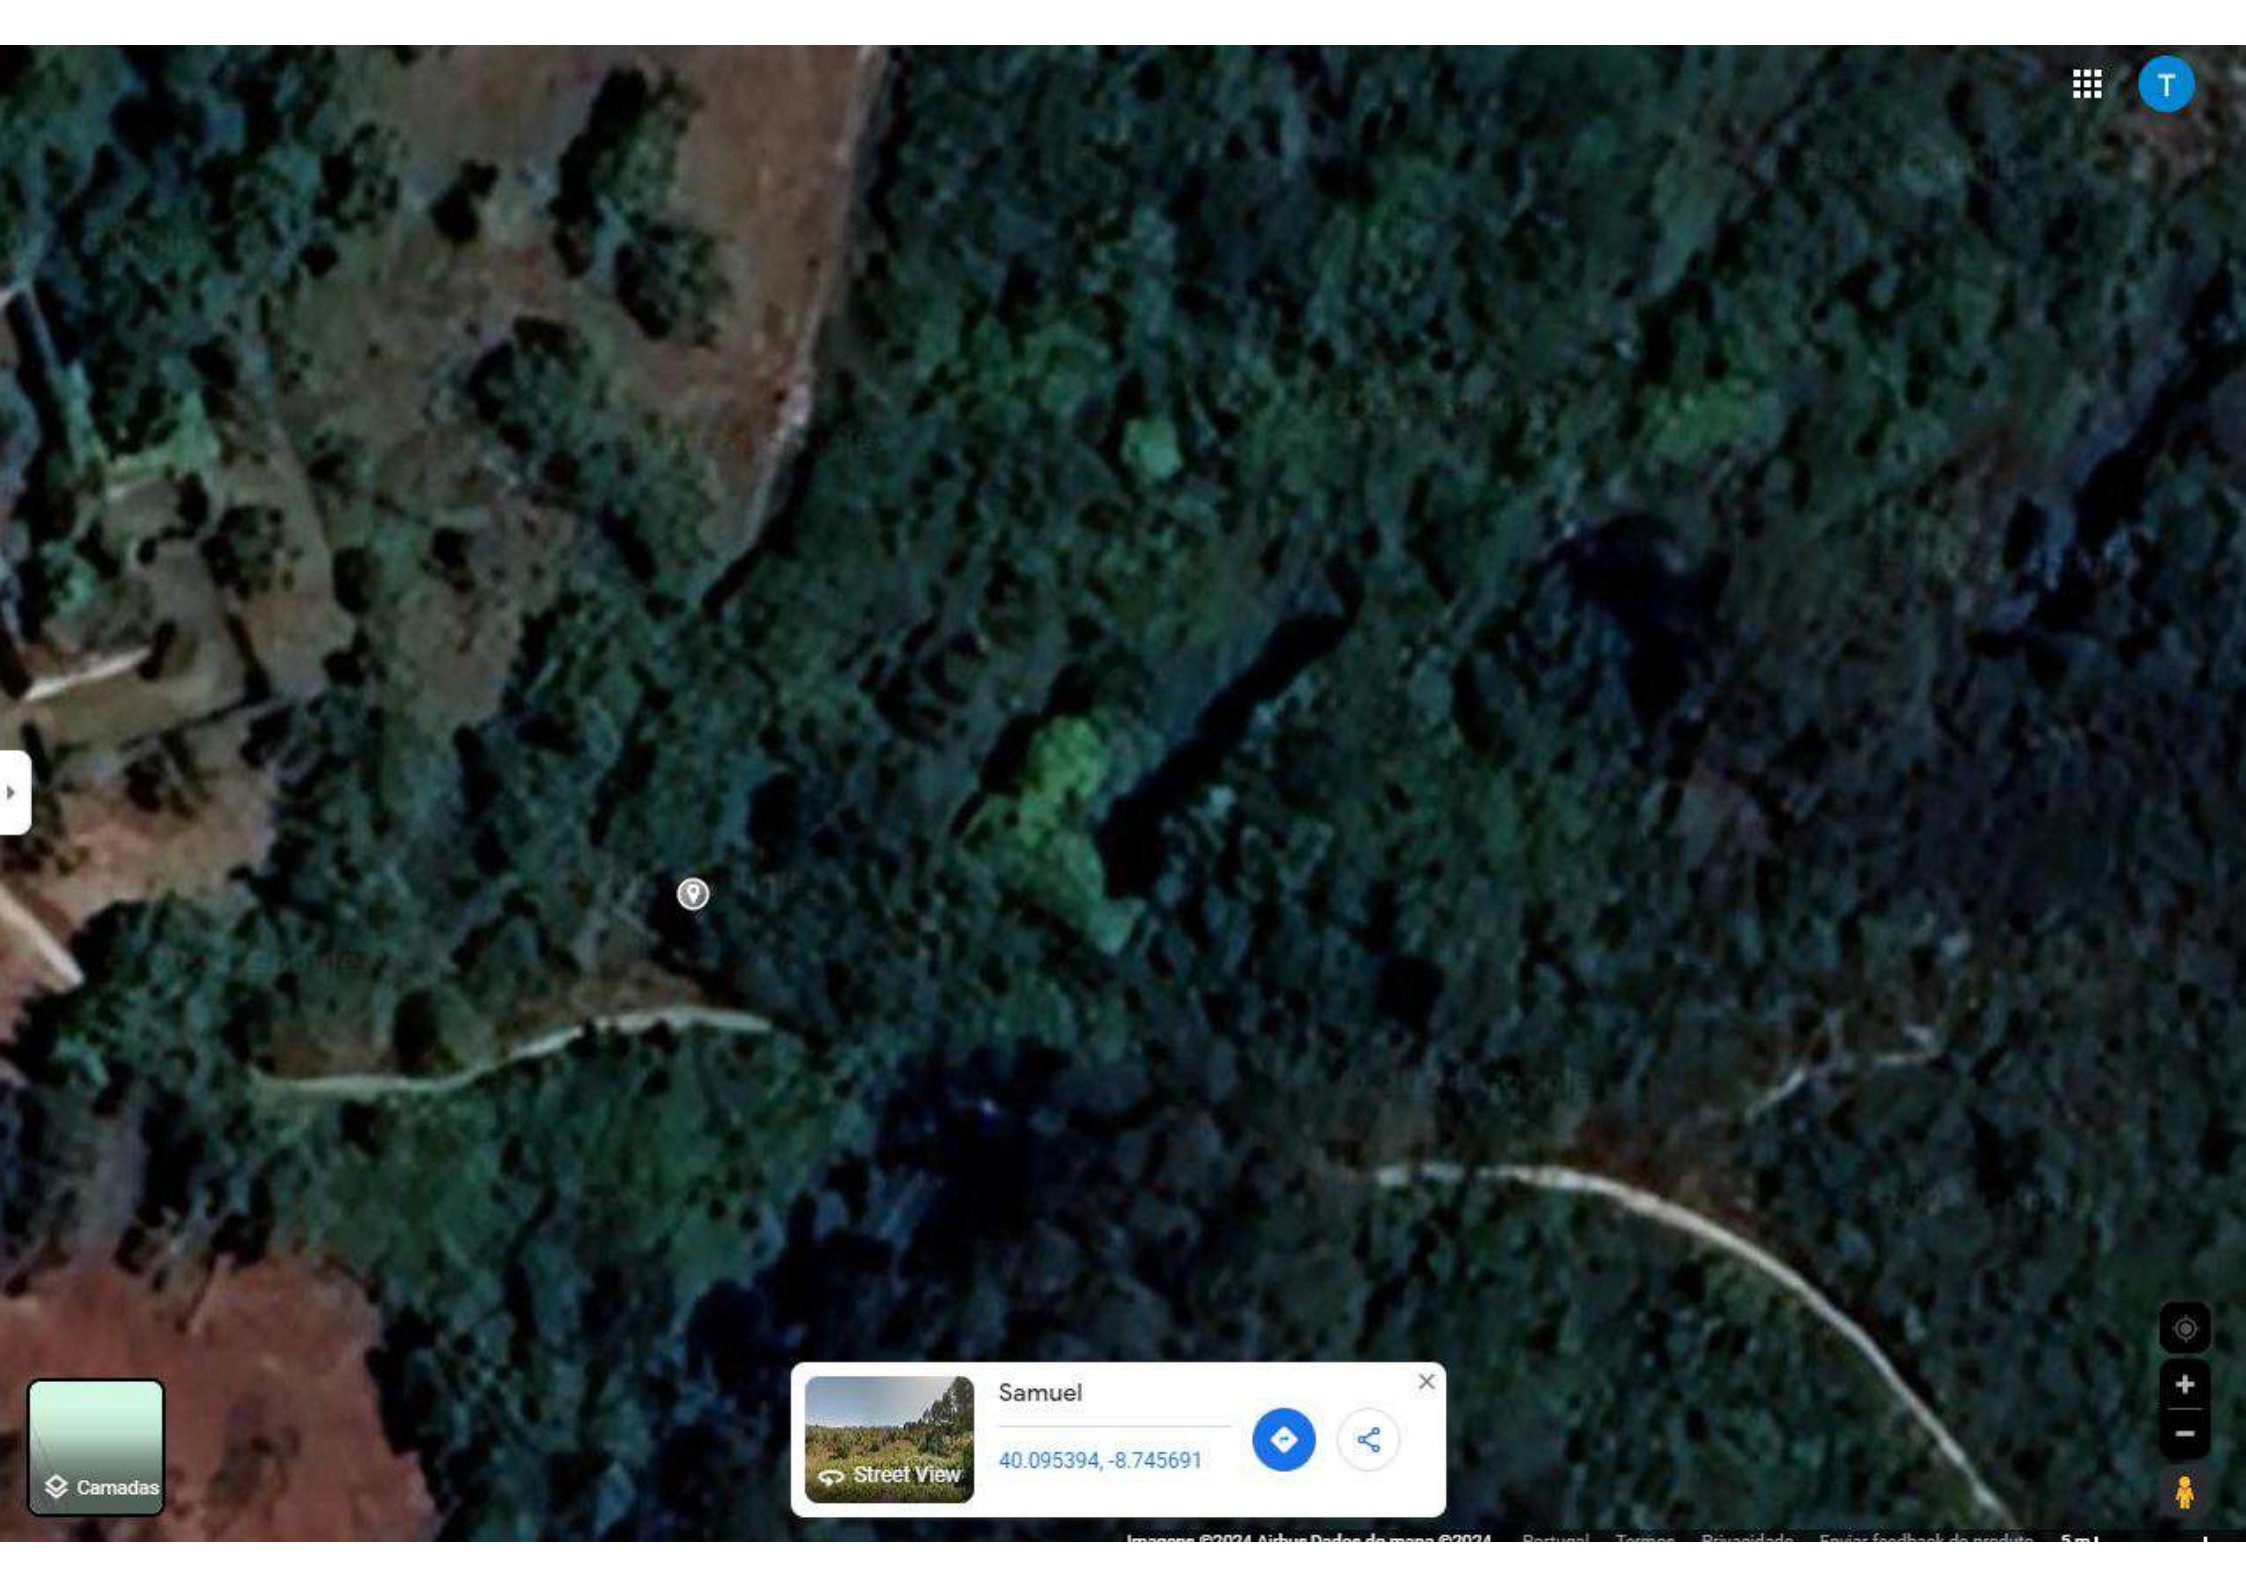

Samuel

40.092497, -8.741249

Camadas

Samuel

40.095394, -8.745691

Street View

Navigation icons: Home, Share, Close

Navigation icons: Compass, Zoom In (+), Zoom Out (-), Street View pegman

Samuel

40.087520, -8.735515

Camadas

Parque de Merendas
- Termas da Amieira

N341

N341

N341

M621

M621

Termas da Amieira

Samuel
40.095274, -8.747060