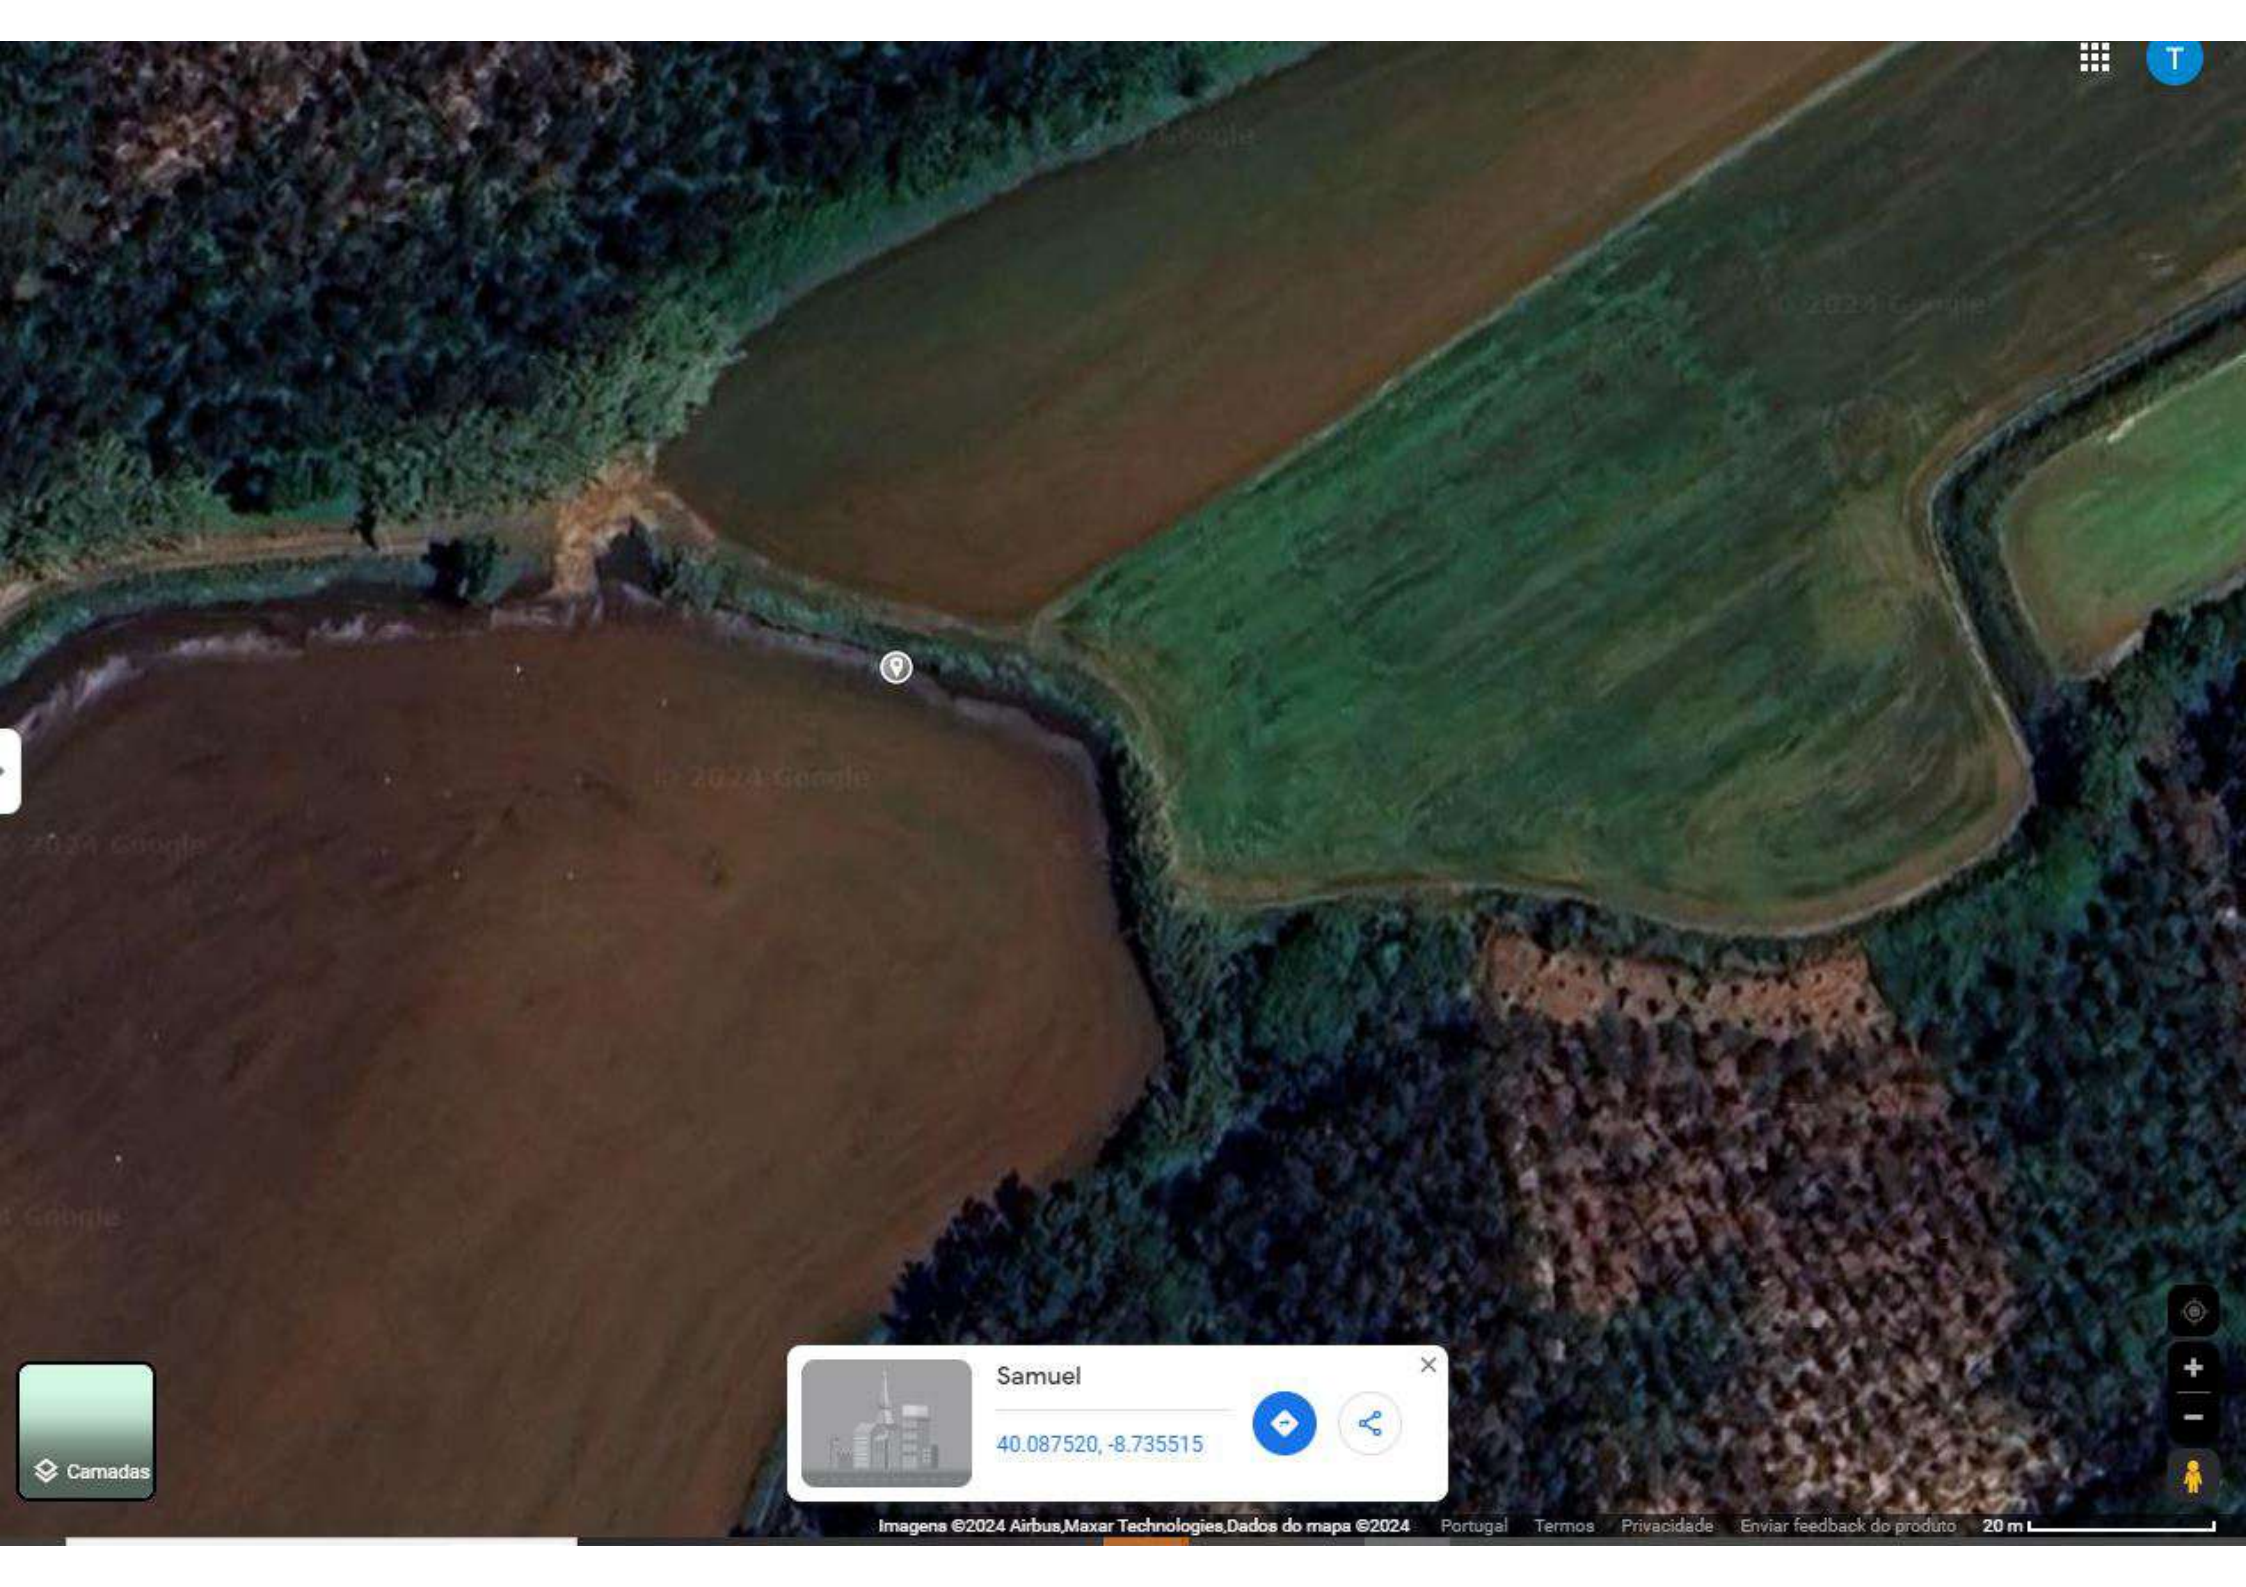

Samuel

40.092497, -8.741249

Camadas

Samuel

40.095394, -8.745691

Street View

Navigation icons: Home, Share, Close

Navigation icons: Compass, Zoom In (+), Zoom Out (-), Street View pegman

Samuel

40.087520, -8.735515

Camadas

Parque de Merendas
- Termas da Amieira

N341

N341

N341

M621

M621

Termas da Amieira

Samuel
40.095274, -8.747060